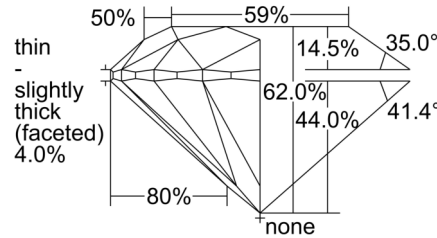

GIA NATURAL DIAMOND GRADING REPORT

November 04, 2024  
 GIA Report Number ..... 7506767766  
 Shape and Cutting Style ..... Round Brilliant  
 Measurements ..... 7.28 - 7.33 x 4.53 mm

GRADING RESULTS

Carat Weight ..... 1.50 carat  
 Color Grade ..... G  
 Clarity Grade ..... SI1  
 Cut Grade ..... Excellent

PROPORTIONS

Profile to actual proportions

CLARITY CHARACTERISTICS

KEY TO SYMBOLS\*

- Crystal
- ∖ Needle
- ∩ Feather
- ∩ Indented Natural
- ⊙ Cloud
- ∧ Natural
- ◐ Cavity

\* Red symbols denote internal characteristics (inclusions). Green or black symbols denote external characteristics (blemishes). Diagram is an approximate representation of the diamond, and symbols shown indicate type, position, and approximate size of clarity characteristics. All clarity characteristics may not be shown. Details of finish are not shown.