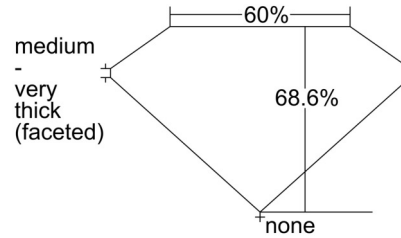

PROPORTIONS

Profile not to actual proportions