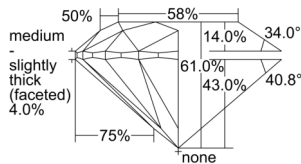

GIA®

FACSIMILE

GIA REPORT 7506785203

Verify this report at GIA.edu

GIA NATURAL DIAMOND DOSSIER®

November 06, 2024
GIA Report Number 7506785203
Shape and Cutting Style ..... Round Brilliant
Measurements ..... 4.57 - 4.59 x 2.79 mm

GRADING RESULTS

Carat Weight ..... 0.36 carat
Color Grade ..... K
Clarity Grade VS1
Cut Grade ..... Excellent

ADDITIONAL GRADING INFORMATION

Polish ..... Excellent
Symmetry ..... Excellent
Fluorescence ..... None
Clarity Characteristics ..... Feather, Pinpoint
Inscription(s): GIA 7506785203

PROPORTIONS

Profile to actual proportions

GRADING SCALES

GIA COLOR SCALE	GIA CLARITY SCALE	GIA CUT SCALE
D	FLAWLESS	EXCELLENT
E	FLAWLESS	
F	INTERNALLY FLAWLESS	VERY GOOD
G	FLAWLESS	
H	VVS₁	GOOD
I	VVS₂	
J	VS₁	FAIR
K	VS₂	
L	SI₁	POOR
M	SI₂	
N	I₁	
O	I₂	
P	I₃	
Q		
R		
S		
T		
U		
V		
W		
X		
Y		
Z