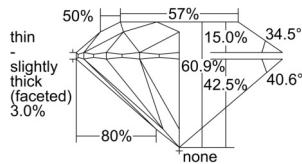

GIA®

FACSIMILE

GIA REPORT 7506785866

Verify this report at GIA.edu

GIA NATURAL DIAMOND DOSSIER®

November 12, 2024
GIA Report Number 7506785866
Shape and Cutting Style ..... Round Brilliant
Measurements ..... 4.02 - 4.04 x 2.46 mm

GRADING RESULTS

Carat Weight ..... 0.24 carat
Color Grade ..... G
Clarity Grade VS2
Cut Grade ..... Excellent

ADDITIONAL GRADING INFORMATION

Polish ..... Excellent
Symmetry ..... Excellent
Fluorescence ..... None
Clarity Characteristics ..... Cloud, Crystal, Feather
Inscription(s): GIA 7506785866

PROPORTIONS

Profile to actual proportions

GRADING SCALES

GIA COLOR SCALE	GIA CLARITY SCALE	GIA CUT SCALE	
D	FLAWLESS	EXCELLENT	
E	INTERNALLY FLAWLESS		
F		VVS₁	VERY GOOD
G	VVS₂		
H	VS₁	GOOD	
I	VS₂		
J	SI₁	FAIR	
K	SI₂		
L	I₁	POOR	
M	I₂		
N	I₃		
O			
P			
Q			
R			
S			
T			
U			
V			
W			
X			
Y			
Z