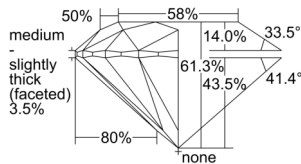

GIA®

FACSIMILE

GIA REPORT 7506785934

Verify this report at GIA.edu

GIA NATURAL DIAMOND DOSSIER®

November 12, 2024
GIA Report Number 7506785934
Shape and Cutting Style ..... Round Brilliant
Measurements ..... 4.17 - 4.19 x 2.56 mm

GRADING RESULTS

Carat Weight ..... 0.27 carat
Color Grade ..... H
Clarity Grade VVS1
Cut Grade ..... Excellent

ADDITIONAL GRADING INFORMATION

Polish ..... Excellent
Symmetry ..... Excellent
Fluorescence ..... None
Clarity Characteristics ..... Pinpoint, Feather
Inscription(s): GIA 7506785934

PROPORTIONS

Profile to actual proportions

GRADING SCALES

GIA COLOR SCALE	GIA CLARITY SCALE	GIA CUT SCALE	
D	FLAWLESS	EXCELLENT	
E	INTERNALLY FLAWLESS		
F		VVS₁	VERY GOOD
G	VVS₂		
H	VS₁	GOOD	
I	VS₂		
J	SI₁	FAIR	
K	SI₂		
L	I₁	POOR	
M			
N			
O	I₂		
P			
Q	I₃		
R			
S			
T			
U			
V			
W			
X			
Y			
Z