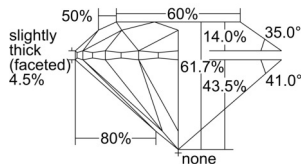

GIA®

FACSIMILE

GIA NATURAL DIAMOND DOSSIER®

October 30, 2024
GIA Report Number 7506791136
Shape and Cutting Style ..... Round Brilliant
Measurements ..... 5.39 - 5.43 x 3.34 mm

GRADING RESULTS

Carat Weight ..... 0.61 carat
Color Grade ..... G
Clarity Grade VS1
Cut Grade ..... Excellent

ADDITIONAL GRADING INFORMATION

Polish ..... Excellent
Symmetry ..... Excellent
Fluorescence ..... Faint
Clarity Characteristics..... Crystal, Cloud, Pinpoint, Needle
Inscription(s): GIA 7506791136

GIA REPORT 7506791136

Verify this report at GIA.edu

PROPORTIONS

Profile to actual proportions