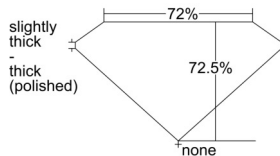

GIA®

FACSIMILE

GIA REPORT 7506795275

Verify this report at GIA.edu

GIA NATURAL DIAMOND DOSSIER®

November 06, 2024
GIA Report Number 7506795275
Shape and Cutting Style ..... Square Modified Brilliant
Measurements ..... 5.00 x 5.00 x 3.63 mm

GRADING RESULTS

Carat Weight ..... 0.81 carat
Color Grade ..... G
Clarity Grade SI1

ADDITIONAL GRADING INFORMATION

Polish ..... Excellent
Symmetry ..... Very Good
Fluorescence ..... None
Clarity Characteristics ..... Cloud
Inscription(s): GIA 7506795275

PROPORTIONS

Profile not to actual proportions

GRADING SCALES

GIA COLOR SCALE		GIA CLARITY SCALE			
COLORLESS	D	VERY VERY SLIGHTLY INCLUDED	FLAWLESS		
	E		INTERNALLY FLAWLESS		
	F		VVS₁		
	NEAR COLORLESS	G	VERY SLIGHTLY INCLUDED	VVS₂	
		H		VS₁	
		FANT	I	SLIGHTLY INCLUDED	VS₂
			J		SI₁
	LIGHT	K	INCLUDED	SI₂	
		L		I₁	
		M		I₂	
N		NOT GRADED	I₃		
O					
P					
Q					
R					
S					
T					
U					
V					
W					
X					
Y					
Z