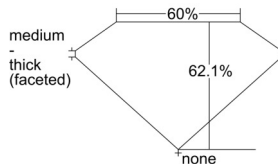

GIA®

FACSIMILE

GIA REPORT

7506802701

Verify this report at GIA.edu

GIA NATURAL DIAMOND DOSSIER®

November 06, 2024
GIA Report Number 7506802701
Shape and Cutting Style ..... Pear Brilliant
Measurements ..... 7.78 x 4.92 x 3.06 mm

GRADING RESULTS

Carat Weight ..... 0.71 carat
Color Grade ..... E
Clarity Grade ..... Internally Flawless

ADDITIONAL GRADING INFORMATION

Polish ..... Excellent
Symmetry ..... Excellent
Fluorescence ..... Faint
Clarity Characteristics..... Minor Details of Polish
Inscription(s): GIA 7506802701

PROPORTIONS

Profile not to actual proportions

GRADING SCALES

GIA COLOR SCALE		GIA CLARITY SCALE			
COLORLESS	D	VERY VERY SLIGHTLY INCLUDED	FLAWLESS		
	E		INTERNALLY FLAWLESS		
	F	VERY SLIGHTLY INCLUDED	VVS₁		
	G		VVS₂		
	H		VS₁		
	NEAR COLORLESS	I	SLIGHTLY INCLUDED	VS₂	
		J		SI₁	
		FAINT	K	INCLUDED	SI₂
			L		I₁
			M		I₂
N			I₃		
VERT LIGHT	O	NOT GRADED			
	P				
	Q				
	R				
	S				
	T				
LIGHT	U				
	V				
	W				
	X				
	Y				
	Z