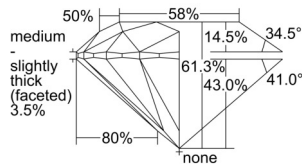

GIA®

FACSIMILE

GIA REPORT

7506805716

Verify this report at GIA.edu

GIA NATURAL DIAMOND DOSSIER®

November 14, 2024
GIA Report Number 7506805716
Shape and Cutting Style ..... Round Brilliant
Measurements ..... 5.76 - 5.78 x 3.54 mm

GRADING RESULTS

Carat Weight ..... 0.73 carat
Color Grade ..... E
Clarity Grade VVS1
Cut Grade ..... Excellent

ADDITIONAL GRADING INFORMATION

Polish ..... Excellent
Symmetry ..... Excellent
Fluorescence ..... None
Clarity Characteristics ..... Feather
Inscription(s): GIA 7506805716

PROPORTIONS

Profile to actual proportions

GRADING SCALES

GIA COLOR SCALE	GIA CLARITY SCALE	GIA CUT SCALE	
D	FLAWLESS	EXCELLENT	
E	INTERNALLY FLAWLESS		
F		VVS₁	VERY GOOD
G	VVS₂		
H	VS₁	GOOD	
I	VS₂		
J	SI₁	FAIR	
K	SI₂		
L	I₁	POOR	
M			
N			
O	I₂		
P			
Q			
R	I₃		
S			
T			
U			
V			
W			
X			
Y			
Z