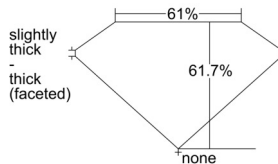

GIA®

FACSIMILE

GIA REPORT 7506808728

Verify this report at GIA.edu

GIA NATURAL DIAMOND DOSSIER®

November 12, 2024
GIA Report Number 7506808728
Shape and Cutting Style ..... Pear Brilliant
Measurements ..... 7.21 x 4.35 x 2.68 mm

GRADING RESULTS

Carat Weight ..... 0.50 carat
Color Grade ..... D
Clarity Grade VVS2

ADDITIONAL GRADING INFORMATION

Polish ..... Excellent
Symmetry ..... Excellent
Fluorescence ..... None
Clarity Characteristics ..... Pinpoint
Inscription(s): GIA 7506808728

PROPORTIONS

Profile not to actual proportions

GRADING SCALES

GIA COLOR SCALE		GIA CLARITY SCALE			
COLORLESS	D	VERY VERY SLIGHTLY INCLUDED	FLAWLESS		
	E		INTERNALLY FLAWLESS		
	F	VERY SLIGHTLY INCLUDED	VVS₁		
	G		VVS₂		
	H		VS₁		
	NEAR COLORLESS	I	SLIGHTLY INCLUDED	VS₂	
		J		SI₁	
		FAINT	K	INCLUDED	SI₂
			L		I₁
			M		I₂
VERT LIGHT	N	LIGHT	I₃		
	O				
	P				
	Q				
	R