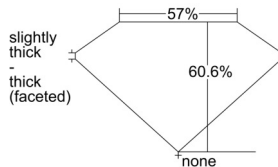

GIA®

FACSIMILE

GIA REPORT 7506822759

Verify this report at GIA.edu

GIA NATURAL DIAMOND DOSSIER®

November 11, 2024
GIA Report Number 7506822759
Shape and Cutting Style ..... Pear Brilliant
Measurements ..... 8.32 x 5.07 x 3.08 mm

GRADING RESULTS

Carat Weight ..... 0.73 carat
Color Grade ..... D
Clarity Grade VVS2

ADDITIONAL GRADING INFORMATION

Polish ..... Excellent
Symmetry ..... Very Good
Fluorescence ..... None
Clarity Characteristics..... Pinpoint, Indented Natural
Inscription(s): GIA 7506822759

PROPORTIONS

Profile not to actual proportions

GRADING SCALES

GIA COLOR SCALE		GIA CLARITY SCALE		
NEAR COLORLESS	D	VERY VERY SLIGHTLY INCLUDED	FLAWLESS	
	E		INTERNALLY FLAWLESS	
	F	VERY SLIGHTLY INCLUDED	VVS₁	
	G		VVS₂	
	H		VS₁	
	FAINT	I	SLIGHTLY INCLUDED	VS₂
		J		SI₁
		K	INCLUDED	SI₂
		L		I₁
		M		I₂
LIGHT	N		I₃	
	O			
	P			
	Q			
	R