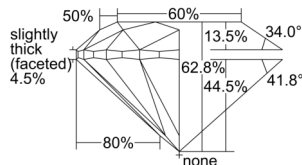

GIA®

FACSIMILE

GIA REPORT 7506823984

Verify this report at GIA.edu

GIA NATURAL DIAMOND DOSSIER®

November 08, 2024
GIA Report Number 7506823984
Shape and Cutting Style ..... Round Brilliant
Measurements ..... 6.11 - 6.15 x 3.85 mm

GRADING RESULTS

Carat Weight ..... 0.90 carat
Color Grade ..... H
Clarity Grade VVS1
Cut Grade ..... Excellent

ADDITIONAL GRADING INFORMATION

Polish ..... Excellent
Symmetry ..... Excellent
Fluorescence ..... Very Strong Blue
Clarity Characteristics..... Feather, Indented Natural
Inscription(s): GIA 7506823984

PROPORTIONS

Profile to actual proportions

GRADING SCALES

GIA COLOR SCALE	GIA CLARITY SCALE	GIA CUT SCALE	
D	FLAWLESS	EXCELLENT	
E	INTERNALLY FLAWLESS		
F		VVS₁	VERY GOOD
G	VVS₂		
H	VS₁	GOOD	
I	VS₂		
J	SI₁	FAIR	
K	SI₂		
L	I₁	POOR	
M			
N			
O	I₂		
P			
Q	I₃		
R			
S			
T			
U			
V			
W			
X			
Y			
Z