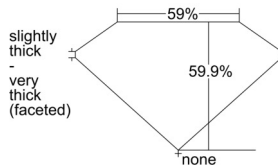

GIA®

FACSIMILE

GIA REPORT 7506830744

Verify this report at GIA.edu

GIA NATURAL DIAMOND DOSSIER®

November 11, 2024
GIA Report Number 7506830744
Shape and Cutting Style ..... Heart Brilliant
Measurements ..... 4.69 x 5.47 x 3.28 mm

GRADING RESULTS

Carat Weight ..... 0.50 carat
Color Grade ..... G
Clarity Grade VS2

ADDITIONAL GRADING INFORMATION

Polish ..... Excellent
Symmetry ..... Very Good
Fluorescence ..... None
Clarity Characteristics ..... Feather
Inscription(s): GIA 7506830744

PROPORTIONS

Profile not to actual proportions

GRADING SCALES

GIA COLOR SCALE		GIA CLARITY SCALE	
COLORLESS	D	VERY VERY SLIGHTLY INCLUDED	FLAWLESS
	E		INTERNALLY FLAWLESS
	F		VVS₁
	G		VVS₂
	H		VS₁
	I		VS₂
	J		SI₁
	K		SI₂
	L		I₁
	M		I₂
NEAR COLORLESS	N	SLIGHTLY INCLUDED	I₃
	O		
	P		
	Q		
	R		
FAINT	S	INCLUDED	
	T		
	U		
	V		
	W		
	X		
	Y		
VERT LIGHT	Z