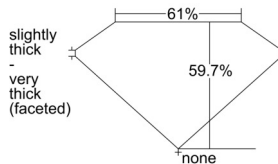

GIA®

FACSIMILE

GIA REPORT

7506844190

Verify this report at GIA.edu

GIA NATURAL DIAMOND DOSSIER®

November 12, 2024
GIA Report Number 7506844190
Shape and Cutting Style ..... Heart Brilliant
Measurements ..... 5.99 x 6.68 x 3.99 mm

GRADING RESULTS

Carat Weight ..... 0.91 carat
Color Grade ..... E
Clarity Grade VS2

ADDITIONAL GRADING INFORMATION

Polish ..... Excellent
Symmetry ..... Excellent
Fluorescence ..... Faint
Clarity Characteristics..... Crystal, Feather
Inspection(s): GIA 7506844190

PROPORTIONS

Profile not to actual proportions

GRADING SCALES

GIA COLOR SCALE		GIA CLARITY SCALE		
COLORLESS	D	VERY VERY SLIGHTLY INCLUDED	FLAWLESS	
	E		INTERNALLY FLAWLESS	
	F		VVS₁	
	G		VVS₂	
	NEAR COLORLESS	H	VERY SLIGHTLY INCLUDED	VS₁
		I		VS₂
		J	SLIGHTLY INCLUDED	S₁
		K		S₂
	L	I₁		
	M	I₂		
FAINT	N	INCLUDED	I₃	
	O			
	P			
	Q			
VERY LIGHT	R			
	S			
	T			
	U			
	V			
	W			
LIGHT	X			
	Y			
	Z