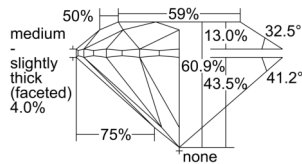

GIA®

FACSIMILE

GIA REPORT 7506864033

Verify this report at GIA.edu

GIA NATURAL DIAMOND DOSSIER®

November 13, 2024
GIA Report Number 7506864033
Shape and Cutting Style ..... Round Brilliant
Measurements ..... 5.10 - 5.13 x 3.11 mm

GRADING RESULTS

Carat Weight ..... 0.50 carat
Color Grade ..... J
Clarity Grade VVS1
Cut Grade ..... Excellent

ADDITIONAL GRADING INFORMATION

Polish ..... Excellent
Symmetry ..... Excellent
Fluorescence ..... None
Clarity Characteristics ..... Pinpoint, Feather, Cavity
Inspection(s): GIA 7506864033

PROPORTIONS

Profile to actual proportions

GRADING SCALES

GIA COLOR SCALE	GIA CLARITY SCALE	GIA CUT SCALE	
D	FLAWLESS	EXCELLENT	
E	INTERNALLY FLAWLESS		
F		VVS₁	VERY GOOD
G	VVS₂		
H	VS₁	GOOD	
I	VS₂		
J	SI₁	FAIR	
K	SI₂		
L	I₁	POOR	
M	I₂		
N	I₃		
O			
P			
Q			
R			
S			
T			
U			
V			
W			
X			
Y			
Z