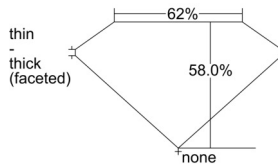

GIA®

FACSIMILE

GIA REPORT 7506866118

Verify this report at GIA.edu

GIA NATURAL DIAMOND DOSSIER®

November 15, 2024
GIA Report Number 7506866118
Shape and Cutting Style ..... Heart Brilliant
Measurements ..... 4.48 x 5.24 x 3.04 mm

GRADING RESULTS

Carat Weight ..... 0.40 carat
Color Grade ..... F
Clarity Grade VVS2

ADDITIONAL GRADING INFORMATION

Polish ..... Very Good
Symmetry ..... Very Good
Fluorescence ..... Medium Blue
Clarity Characteristics..... Cloud, Internal Graining, Surface Graining

Inscription(s): GIA 7506866118

PROPORTIONS

Profile not to actual proportions

GRADING SCALES

GIA COLOR SCALE		GIA CLARITY SCALE			
COLORLESS	D	VERY VERY SLIGHTLY INCLUDED	FLAWLESS		
	E		INTERNALLY FLAWLESS		
	F	VERY SLIGHTLY INCLUDED	VVS₁		
	G		VVS₂		
	H		VS₁		
	NEAR COLORLESS	I	SLIGHTLY INCLUDED	VS₂	
		J		SI₁	
		FAINT	K	INCLUDED	SI₂
			L		I₁
			M		I₂
VERT LIGHT	N	LIGHT	I₃		
	O				
	P				
	Q				
	R				
	S				
LIGHT	T				
	U				
	V				
	W				
	X				
Y					
Z