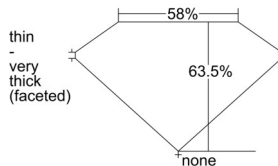

GIA®

FACSIMILE

GIA REPORT 7506868576

Verify this report at GIA.edu

GIA NATURAL DIAMOND DOSSIER®

November 13, 2024
GIA Report Number 7506868576
Shape and Cutting Style ..... Oval Brilliant
Measurements ..... 6.23 x 4.36 x 2.77 mm

GRADING RESULTS

Carat Weight ..... 0.50 carat
Color Grade ..... F
Clarity Grade VVS2

ADDITIONAL GRADING INFORMATION

Polish ..... Excellent
Symmetry ..... Very Good
Fluorescence ..... None
Clarity Characteristics ..... Feather, Pinpoint
Inscription(s): GIA 7506868576

PROPORTIONS

Profile not to actual proportions

GRADING SCALES

GIA COLOR SCALE		GIA CLARITY SCALE			
COLORLESS	D	VERY VERY SLIGHTLY INCLUDED	FLAWLESS		
	E		INTERNALLY FLAWLESS		
	F	VERY SLIGHTLY INCLUDED	VVS₁		
	G		VVS₂		
	H		VS₁		
	NEAR COLORLESS	I	SLIGHTLY INCLUDED	VS₂	
		J		SI₁	
		FAINT	K	INCLUDED	SI₂
			L		I₁
			M		I₂
VERT LIGHT	N		INCLUDED	I₃	
	O				
	P				
	Q				
	LIGHT		R		
		S			
		T			
U					
V					
W					
X					
Y					
Z