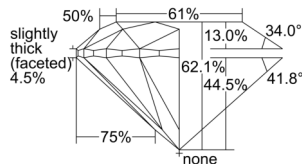

GIA®

FACSIMILE

GIA REPORT 7506892079

Verify this report at GIA.edu

GIA NATURAL DIAMOND DOSSIER®

December 02, 2024
GIA Report Number 7506892079
Shape and Cutting Style ..... Round Brilliant
Measurements ..... 5.36 - 5.41 x 3.34 mm

GRADING RESULTS

Carat Weight ..... 0.60 carat
Color Grade ..... G
Clarity Grade S11
Cut Grade ..... Excellent

ADDITIONAL GRADING INFORMATION

Polish ..... Excellent
Symmetry ..... Excellent
Fluorescence ..... None
Clarity Characteristics ..... Crystal, Cloud
Inscription(s): GIA 7506892079

PROPORTIONS

Profile to actual proportions

GRADING SCALES

GIA COLOR SCALE	GIA CLARITY SCALE	GIA CUT SCALE	
D	FLAWLESS	EXCELLENT	
E	INTERNALLY FLAWLESS		
F		VVS₁	VERY GOOD
G	VVS₂		
H	VS₁	GOOD	
I	VS₂		
J	S1₁	FAIR	
K	S1₂		
L	I₁	POOR	
M	I₂		
N	I₃		
O			
P			
Q			
R			
S			
T			
U			
V			
W			
X			
Y			
Z