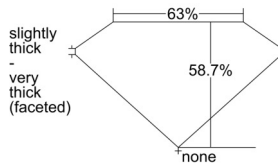

GIA®

FACSIMILE

GIA REPORT 7506894324

Verify this report at GIA.edu

GIA NATURAL DIAMOND DOSSIER®

November 21, 2024
GIA Report Number 7506894324
Shape and Cutting Style ..... Oval Brilliant
Measurements ..... 7.23 x 4.96 x 2.91 mm

GRADING RESULTS

Carat Weight ..... 0.71 carat
Color Grade ..... D
Clarity Grade VS2

ADDITIONAL GRADING INFORMATION

Polish ..... Excellent
Symmetry ..... Very Good
Fluorescence ..... None
Clarity Characteristics ..... Cloud, Crystal
Inspection(s): GIA 7506894324

PROPORTIONS

Profile not to actual proportions

GRADING SCALES

GIA COLOR SCALE		GIA CLARITY SCALE	
NEAR COLORLESS	D	VERY SLIGHTLY SLIGHTLY INCLUDED	FLAWLESS
	E		INTERNALLY FLAWLESS
	F		VVS₁
	G		VVS₂
	H		VS₁
	I		VS₂
	J		SI₁
	K		SI₂
	L		I₁
	M		I₂
FAINT	N	INCLUDED	I₃
	O		
	P		
	Q		
VERT LIGHT	R		
	S		
	T		
	U		
	V		
	W		
	X		
	Y		
LIGHT	Z