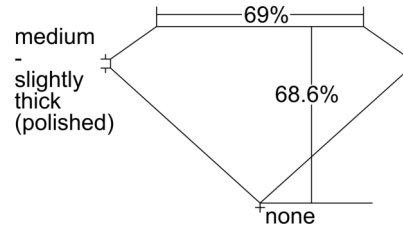

GIA NATURAL DIAMOND GRADING REPORT

November 22, 2024
 GIA Report Number 7506897408
 Shape and Cutting Style Emerald Cut
 Measurements 7.63 x 5.45 x 3.74 mm

GRADING RESULTS

Carat Weight 1.50 carat
 Color Grade E
 Clarity Grade VS2

Profile not to actual proportions

CLARITY CHARACTERISTICS

KEY TO SYMBOLS*

- Cloud
- Crystal
- Needle

* Red symbols denote internal characteristics (inclusions). Green or black symbols denote external characteristics (blemishes). Diagram is an approximate representation of the diamond, and symbols shown indicate type, position, and approximate size of clarity characteristics. All clarity characteristics may not be shown. Details of finish are not shown.