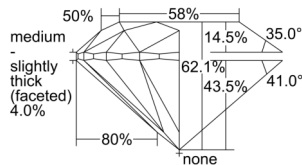

GIA®

FACSIMILE

GIA REPORT

7506898607

Verify this report at GIA.edu

GIA NATURAL DIAMOND DOSSIER®

November 22, 2024
GIA Report Number 7506898607
Shape and Cutting Style ..... Round Brilliant
Measurements ..... 4.88 - 4.91 x 3.04 mm

GRADING RESULTS

Carat Weight ..... 0.45 carat
Color Grade ..... G
Clarity Grade VS1
Cut Grade ..... Excellent

ADDITIONAL GRADING INFORMATION

Polish ..... Excellent
Symmetry ..... Excellent
Fluorescence ..... None
Clarity Characteristics..... Feather, Needle, Cloud, Pinpoint
Inscription(s): GIA 7506898607

PROPORTIONS

Profile to actual proportions

GRADING SCALES

GIA COLOR SCALE	GIA CLARITY SCALE	GIA CUT SCALE	
D	FLAWLESS	EXCELLENT	
E	INTERNALLY FLAWLESS		
F		VVS₁	VERY GOOD
G	VVS₂		
H	VS₁	GOOD	
I	VS₂		
J	SI₁	FAIR	
K	SI₂		
L	I₁	POOR	
M			
N	I₂		
O	I₃		
P			
Q			
R			
S			
T			
U			
V			
W			
X			
Y			
Z