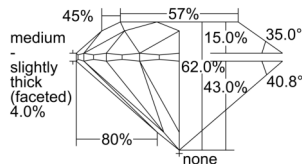

GIA®

FACSIMILE

GIA REPORT

7506904234

Verify this report at GIA.edu

GIA NATURAL DIAMOND DOSSIER®

November 27, 2024
GIA Report Number 7506904234
Shape and Cutting Style ..... Round Brilliant
Measurements ..... 4.91 - 4.93 x 3.05 mm

GRADING RESULTS

Carat Weight ..... 0.46 carat
Color Grade ..... D
Clarity Grade S11
Cut Grade ..... Excellent

ADDITIONAL GRADING INFORMATION

Polish ..... Excellent
Symmetry ..... Excellent
Fluorescence ..... None
Clarity Characteristics ..... Crystal, Cloud
Inscription(s): GIA 7506904234

PROPORTIONS

Profile to actual proportions

GRADING SCALES

GIA COLOR SCALE

COLORLESS	D
	E
	F
	G
	H
	I
	J
NEAR COLORLESS	K
	L
Faint	M
	N
	O
	P
Very Light	Q
	R
	S
	T
	U
	V
Light	W
	X
	Y
	Z

GIA CLARITY SCALE

FLAWLESS	VERY VERY SLIGHTLY INCLUDED	I₁	
			I₂
INTERNALLY FLAWLESS	VERY SLIGHTLY INCLUDED	SI₁	
			SI₂
VVS₁	SLIGHTLY INCLUDED	I₁	
			I₂
VVS₂	VERY SLIGHTLY INCLUDED	I₃	
VS₁	VERY SLIGHTLY INCLUDED		
VS₂	VERY SLIGHTLY INCLUDED		

GIA CUT SCALE

EXCELLENT
VERY GOOD
GOOD
FAIR
POOR