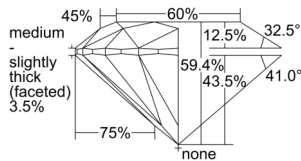

GIA®

FACSIMILE

GIA REPORT 7506907366

Verify this report at GIA.edu

GIA NATURAL DIAMOND DOSSIER®

November 27, 2024
GIA Report Number 7506907366
Shape and Cutting Style ..... Round Brilliant
Measurements ..... 5.27 - 5.29 x 3.14 mm

GRADING RESULTS

Carat Weight ..... 0.53 carat
Color Grade ..... K
Clarity Grade VVS1
Cut Grade ..... Excellent

ADDITIONAL GRADING INFORMATION

Polish ..... Excellent
Symmetry ..... Excellent
Fluorescence ..... None
Clarity Characteristics ..... Pinpoint
Inscription(s): GIA 7506907366

PROPORTIONS

Profile to actual proportions

GRADING SCALES

GIA COLOR SCALE	GIA CLARITY SCALE	GIA CUT SCALE	
D	FLAWLESS	EXCELLENT	
E	INTERNALLY FLAWLESS		
F		VVS₁	VERY GOOD
G	VVS₂		
H	VS₁	GOOD	
I	VS₂		
J	SI₁	FAIR	
K	SI₂		
L	I₁	POOR	
M			
N			
O	I₂		
P			
Q	I₃		
R			
S			
T			
U			
V			
W			
X			
Y			
Z