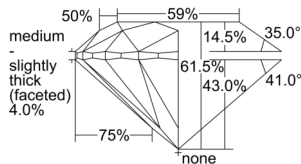

GIA®

FACSIMILE

GIA NATURAL DIAMOND DOSSIER®

December 03, 2024
GIA Report Number 7506923491
Shape and Cutting Style ..... Round Brilliant
Measurements ..... 5.09 - 5.13 x 3.14 mm

GRADING RESULTS

Carat Weight ..... 0.51 carat
Color Grade ..... F
Clarity Grade VS2
Cut Grade ..... Excellent

ADDITIONAL GRADING INFORMATION

Polish ..... Excellent
Symmetry ..... Excellent
Fluorescence ..... Faint
Clarity Characteristics ..... Crystal, Cloud
Inscription(s): GIA 7506923491

GIA REPORT 7506923491

Verify this report at GIA.edu

PROPORTIONS

Profile to actual proportions

GRADING SCALES

GIA COLOR SCALE	GIA CLARITY SCALE	GIA CUT SCALE	
D	FLAWLESS	EXCELLENT	
E	INTERNALLY FLAWLESS		
F		VVS₁	VERY GOOD
G	VVS₂		
H	VS₁	GOOD	
I	VS₂		
J	SI₁	FAIR	
K	SI₂		
L	I₁	POOR	
M	I₂		
N	I₃		
O			
P			
Q			
R			
S			
T			
U			
V			
W			
X			
Y			
Z