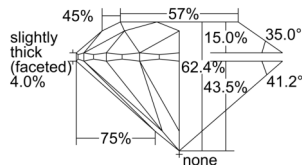

GIA®

FACSIMILE

GIA REPORT

7506923824

Verify this report at GIA.edu

GIA NATURAL DIAMOND DOSSIER®

December 02, 2024
GIA Report Number 7506923824
Shape and Cutting Style ..... Round Brilliant
Measurements ..... 5.14 - 5.18 x 3.22 mm

GRADING RESULTS

Carat Weight ..... 0.53 carat
Color Grade ..... F
Clarity Grade VS1
Cut Grade ..... Excellent

ADDITIONAL GRADING INFORMATION

Polish ..... Excellent
Symmetry ..... Excellent
Fluorescence ..... Faint
Clarity Characteristics ..... Crystal, Feather
Inscription(s): GIA 7506923824

PROPORTIONS

Profile to actual proportions

GRADING SCALES

GIA COLOR SCALE	GIA CLARITY SCALE	GIA CUT SCALE	
D	FLAWLESS	EXCELLENT	
E	INTERNALLY FLAWLESS		
F		VVS₁	VERY GOOD
G	VVS₂		
H	VS₁	GOOD	
I	VS₂		
J	SI₁	FAIR	
K	SI₂		
L	I₁	POOR	
M	I₂		
N	I₃		
O			
P			
Q			
R			
S			
T			
U			
V			
W			
X			
Y			
Z