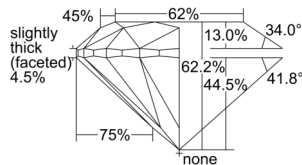

GIA®

FACSIMILE

GIA REPORT 7506927033

Verify this report at GIA.edu

GIA NATURAL DIAMOND DOSSIER®

December 03, 2024
GIA Report Number 7506927033
Shape and Cutting Style ..... Round Brilliant
Measurements ..... 5.35 - 5.39 x 3.34 mm

GRADING RESULTS

Carat Weight ..... 0.60 carat
Color Grade ..... H
Clarity Grade VS1
Cut Grade ..... Excellent

ADDITIONAL GRADING INFORMATION

Polish ..... Excellent
Symmetry ..... Excellent
Fluorescence ..... None
Clarity Characteristics..... Crystal, Needle, Cloud, Pinpoint
Inscription(s): GIA 7506927033

PROPORTIONS

Profile to actual proportions