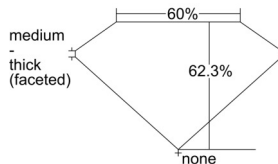

GIA®

FACSIMILE

GIA REPORT 7506929018

Verify this report at GIA.edu

GIA NATURAL DIAMOND DOSSIER®

December 05, 2024
GIA Report Number 7506929018
Shape and Cutting Style ..... Pear Brilliant
Measurements ..... 7.36 x 4.58 x 2.86 mm

GRADING RESULTS

Carat Weight ..... 0.59 carat
Color Grade ..... D
Clarity Grade VS1

ADDITIONAL GRADING INFORMATION

Polish ..... Excellent
Symmetry ..... Excellent
Fluorescence ..... None
Clarity Characteristics..... Cloud, Needle
Inscription(s): GIA 7506929018

PROPORTIONS

Profile not to actual proportions

GRADING SCALES

GIA COLOR SCALE		GIA CLARITY SCALE			
COLORLESS	D	VERY VERY SLIGHTLY INCLUDED	FLAWLESS		
	E		INTERNALLY FLAWLESS		
	F	VERY SLIGHTLY INCLUDED	VVS₁		
	G		VVS₂		
	H		VS₁		
	NEAR COLORLESS	I	SLIGHTLY INCLUDED	VS₂	
		J		SI₁	
		FAINT	K	INCLUDED	SI₂
			L		I₁
			M		I₂
VERT LIGHT	N	LIGHT	I₃		
	O				
	P				
	Q				
	R				
	S