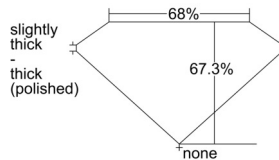

GIA®

FACSIMILE

GIA REPORT 7506930637

Verify this report at GIA.edu

GIA NATURAL DIAMOND DOSSIER®

December 03, 2024
GIA Report Number 7506930637
Shape and Cutting Style ..... Emerald Cut
Measurements ..... 6.06 x 4.02 x 2.71 mm

GRADING RESULTS

Carat Weight ..... 0.66 carat
Color Grade ..... H
Clarity Grade VVS2

ADDITIONAL GRADING INFORMATION

Polish ..... Excellent
Symmetry ..... Very Good
Fluorescence ..... None
Clarity Characteristics ..... Cloud, Needle, Pinpoint
Inspection(s): GIA 7506930637

PROPORTIONS

Profile not to actual proportions

GRADING SCALES

GIA COLOR SCALE		GIA CLARITY SCALE			
COLORLESS	D	VERY VERY SLIGHTLY INCLUDED	FLAWLESS		
	E		INTERNALLY FLAWLESS		
	F		VVS₁		
	G		VVS₂		
	NEAR COLORLESS	H	VERY SLIGHTLY INCLUDED	VS₁	
		I		VS₂	
		FAINT	J	SLIGHTLY INCLUDED	SI₁
			K		SI₂
	L		I₁		
	VERT LIGHT		M	INCLUDED	I₂
N			I₃		
O					
P					
LIGHT	Q				
	R				
	S				
	T				
	U				
	Z