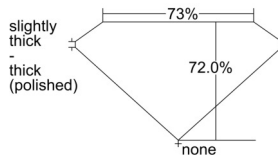

GIA®

FACSIMILE

GIA REPORT

7506934427

Verify this report at GIA.edu

GIA NATURAL DIAMOND DOSSIER®

December 03, 2024
GIA Report Number 7506934427
Shape and Cutting Style ..... Square Modified Brilliant
Measurements ..... 4.47 x 4.39 x 3.16 mm

GRADING RESULTS

Carat Weight ..... 0.52 carat
Color Grade ..... D
Clarity Grade VS1

ADDITIONAL GRADING INFORMATION

Polish ..... Excellent
Symmetry ..... Excellent
Fluorescence ..... None
Clarity Characteristics ..... Crystal, Pinpoint
Inspection(s): GIA 7506934427

PROPORTIONS

Profile not to actual proportions

GRADING SCALES

GIA COLOR SCALE		GIA CLARITY SCALE			
COLORLESS	D	VERY VERY SLIGHTLY INCLUDED	FLAWLESS		
	E		INTERNALLY FLAWLESS		
	F	VERY SLIGHTLY INCLUDED	VVS₁		
	G		VVS₂		
	H		VS₁		
	NEAR COLORLESS	I	SLIGHTLY INCLUDED	VS₂	
		J		SI₁	
		FAINT	K	INCLUDED	SI₂
			L		I₁
			M		I₂
VERT LIGHT	N	LIGHT	I₃		
	O				
	P				
	Q				
	R