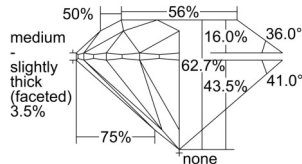

GIA®

FACSIMILE

GIA REPORT

7506936661

Verify this report at GIA.edu

GIA NATURAL DIAMOND DOSSIER®

December 04, 2024
GIA Report Number 7506936661
Shape and Cutting Style ..... Round Brilliant
Measurements ..... 5.39 - 5.42 x 3.39 mm

GRADING RESULTS

Carat Weight ..... 0.61 carat
Color Grade ..... G
Clarity Grade VS2
Cut Grade ..... Excellent

ADDITIONAL GRADING INFORMATION

Polish ..... Excellent
Symmetry ..... Excellent
Fluorescence ..... None
Clarity Characteristics ..... Feather
Inscription(s): GIA 7506936661

PROPORTIONS

Profile to actual proportions

GRADING SCALES

GIA COLOR SCALE

COLORESS	D
	E
	F
	G
	H
	I
	J
NEAR COLORESS	K
	L
Faint	M
	N
	O
	P
Very Light	Q
	R
	S
	T
	U
	V
Light	W
	X
	Y
	Z

GIA CLARITY SCALE

VERY VERY SLIGHTLY INCLUDED	FLAWLESS
	INTERNALLY FLAWLESS
VERY SLIGHTLY INCLUDED	VVS₁
	VVS₂
SLIGHTLY INCLUDED	VS₁
	VS₂
INCLUDED	SI₁
	SI₂
	I₁
	I₂
	I₃

GIA CUT SCALE

EXCELLENT
VERY GOOD
GOOD
FAIR
POOR