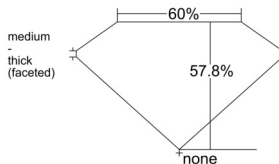

GIA®

FACSIMILE

GIA REPORT 7506962366

Verify this report at GIA.edu

GIA NATURAL DIAMOND DOSSIER®

December 09, 2024
GIA Report Number 7506962366
Shape and Cutting Style ..... Heart Brilliant
Measurements ..... 5.00 x 5.72 x 3.31 mm

GRADING RESULTS

Carat Weight ..... 0.55 carat
Color Grade ..... H
Clarity Grade VS2

ADDITIONAL GRADING INFORMATION

Polish ..... Excellent
Symmetry ..... Excellent
Fluorescence ..... None
Clarity Characteristics..... Cloud, Crystal, Cavity
Inspection(s): GIA 7506962366

PROPORTIONS

Profile not to actual proportions

GRADING SCALES

GIA COLOR SCALE		GIA CLARITY SCALE	
COLORLESS	D	VERY VERY SLIGHTLY INCLUDED	FLAWLESS
	E		INTERNALLY FLAWLESS
	F		VVS₁
	G		VVS₂
	H		VS₁
	I		VS₂
	J		SI₁
	K		SI₂
	L		I₁
	M		I₂
NEAR COLORLESS	N	SLIGHTLY INCLUDED	I₃
	O		
	P		
	Q		
FAINT	R		
	S		
	T		
	U		
VERT LIGHT	V		
	W		
	X		
	Y		
LIGHT	Z