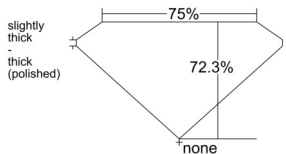

GIA®

FACSIMILE

GIA REPORT

7506963611

Verify this report at GIA.edu

GIA NATURAL DIAMOND DOSSIER®

December 10, 2024
GIA Report Number 7506963611
Shape and Cutting Style ..... Square Modified Brilliant
Measurements ..... 3.71 x 3.63 x 2.63 mm

GRADING RESULTS

Carat Weight ..... 0.30 carat
Color Grade ..... E
Clarity Grade VVS1

ADDITIONAL GRADING INFORMATION

Polish ..... Excellent
Symmetry ..... Very Good
Fluorescence ..... Faint
Clarity Characteristics ..... Cloud, Pinpoint, Feather
Inspection(s): GIA 7506963611

PROPORTIONS

Profile not to actual proportions

GRADING SCALES

GIA COLOR SCALE		GIA CLARITY SCALE			
COLORLESS	D	VERY VERY SLIGHTLY INCLUDED	FLAWLESS		
	E		INTERNALLY FLAWLESS		
	F	VERY SLIGHTLY INCLUDED	VVS₁		
	G		VVS₂		
	H		VS₁		
	NEAR COLORLESS	I	SLIGHTLY INCLUDED	VS₂	
		J		SI₁	
		FAINT	K	INCLUDED	SI₂
			L		I₁
			M		I₂
VERT LIGHT	N	LIGHT	I₃		
	O				
	P				
	Q				
	R