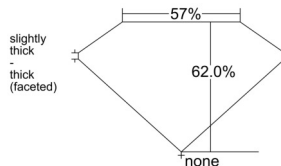

GIA®

FACSIMILE

GIA REPORT

7506988622

Verify this report at GIA.edu

GIA NATURAL DIAMOND DOSSIER®

December 12, 2024
GIA Report Number 7506988622
Shape and Cutting Style ..... Oval Brilliant
Measurements ..... 5.35 x 3.85 x 2.38 mm

GRADING RESULTS

Carat Weight ..... 0.31 carat
Color Grade ..... G
Clarity Grade VS2

ADDITIONAL GRADING INFORMATION

Polish ..... Excellent
Symmetry ..... Very Good
Fluorescence ..... None
Clarity Characteristics..... Feather, Cavity
Inscription(s): GIA 7506988622

PROPORTIONS

Profile not to actual proportions

GRADING SCALES

GIA COLOR SCALE		GIA CLARITY SCALE			
COLORLESS	D	VERY VERY SLIGHTLY INCLUDED	FLAWLESS		
	E		INTERNALLY FLAWLESS		
	F	VERY SLIGHTLY INCLUDED	VVS₁		
	G		VVS₂		
	H		VS₁		
	NEAR COLORLESS	I	SLIGHTLY INCLUDED	VS₂	
		J		SI₁	
		FAINT	K	INCLUDED	SI₂
			L		I₁
			M		I₂
VERT LIGHT	N	LIGHT	I₃		
	O				
	P				
	Q				
	R				
	S				
	T