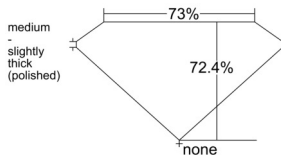

GIA®

FACSIMILE

GIA REPORT 7506989125

Verify this report at GIA.edu

GIA NATURAL DIAMOND DOSSIER®

December 13, 2024
GIA Report Number 7506989125
Shape and Cutting Style ..... Square Modified Brilliant
Measurements ..... 4.32 x 4.29 x 3.11 mm

GRADING RESULTS

Carat Weight ..... 0.50 carat
Color Grade L
Clarity Grade VVS2

ADDITIONAL GRADING INFORMATION

Polish ..... Excellent
Symmetry ..... Excellent
Fluorescence ..... None
Clarity Characteristics ..... Needle, Cavity, Pinpoint
Inspection(s): GIA 7506989125

PROPORTIONS

Profile not to actual proportions

GRADING SCALES

GIA COLOR SCALE		GIA CLARITY SCALE			
COLORLESS	D	VERY VERY SLIGHTLY INCLUDED	FLAWLESS		
	E		INTERNALLY FLAWLESS		
	F	VERY SLIGHTLY INCLUDED	VVS₁		
	G		VVS₂		
	H		VS₁		
	NEAR COLORLESS	I	SLIGHTLY INCLUDED	VS₂	
		J		SI₁	
		FAINT	K	INCLUDED	SI₂
			L		I₁
			M		I₂
VERT LIGHT			N	INCLUDED	I₃
			O		
			P		
	Q				
LIGHT	R				
	S				
	T				
	U				
	V				
	Z