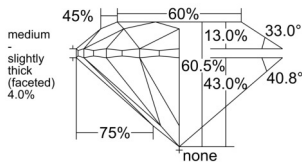

GIA®

FACSIMILE

GIA REPORT 7506989944

Verify this report at GIA.edu

GIA NATURAL DIAMOND DOSSIER®

December 16, 2024
GIA Report Number 7506989944
Shape and Cutting Style ..... Round Brilliant
Measurements ..... 4.31 - 4.33 x 2.61 mm

GRADING RESULTS

Carat Weight ..... 0.30 carat
Color Grade ..... G
Clarity Grade VS1
Cut Grade ..... Excellent

ADDITIONAL GRADING INFORMATION

Polish ..... Excellent
Symmetry ..... Excellent
Fluorescence ..... None
Clarity Characteristics ..... Cloud, Feather
Inscription(s): GIA 7506989944

PROPORTIONS

Profile to actual proportions

GRADING SCALES

GIA COLOR SCALE	GIA CLARITY SCALE	GIA CUT SCALE	
D	FLAWLESS	EXCELLENT	
E	INTERNALLY FLAWLESS		
F		VVS₁	VERY GOOD
G	VVS₂		
H	VS₁	GOOD	
I	VS₂		
J	SI₁	FAIR	
K	SI₂		
L	I₁	POOR	
M			
N			
O	I₂		
P			
Q			
R	I₃		
S			
T			
U			
V			
W			
X			
Y			
Z