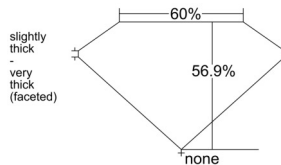

GIA®

FACSIMILE

GIA REPORT

7506992469

Verify this report at GIA.edu

GIA NATURAL DIAMOND DOSSIER®

December 13, 2024
GIA Report Number 7506992469
Shape and Cutting Style ..... Heart Brilliant
Measurements ..... 4.86 x 5.74 x 3.26 mm

GRADING RESULTS

Carat Weight ..... 0.53 carat
Color Grade ..... F
Clarity Grade SI1

ADDITIONAL GRADING INFORMATION

Polish ..... Excellent
Symmetry ..... Excellent
Fluorescence ..... None
Clarity Characteristics ..... Cloud, Crystal
Inscription(s): GIA 7506992469

PROPORTIONS

Profile not to actual proportions

GRADING SCALES

GIA COLOR SCALE		GIA CLARITY SCALE		
NEAR COLORLESS	D	VERY SLIGHTLY INCLUDED	FLAWLESS	
	E		INTERNALLY FLAWLESS	
	F	VERY SLIGHTLY INCLUDED	VVS₁	
	G		VVS₂	
	H		VS₁	
	FAINT	I	VERY SLIGHTLY INCLUDED	VS₂
		J		SI₁
		K	SLIGHTLY INCLUDED	SI₂
		L		I₁
		M		I₂
VERT LIGHT		N	INCLUDED	I₃
		O		
		P		
	Q			
	R			
	S			
LIGHT	T			
	U			
	V			
	W			
	X			
	Y			
	Z