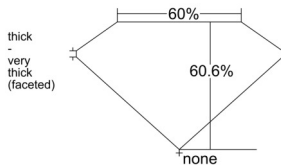

GIA®

FACSIMILE

GIA REPORT 7506993690

Verify this report at GIA.edu

GIA NATURAL DIAMOND DOSSIER®

December 16, 2024
GIA Report Number 7506993690
Shape and Cutting Style ..... Heart Brilliant
Measurements ..... 5.58 x 6.65 x 4.03 mm

GRADING RESULTS

Carat Weight ..... 0.90 carat
Color Grade ..... G
Clarity Grade VS2

ADDITIONAL GRADING INFORMATION

Polish ..... Excellent
Symmetry ..... Excellent
Fluorescence ..... None
Clarity Characteristics..... Crystal, Knot
Inspection(s): GIA 7506993690

PROPORTIONS

Profile not to actual proportions

GRADING SCALES

GIA COLOR SCALE		GIA CLARITY SCALE			
COLORLESS	D	VERY VERY SLIGHTLY INCLUDED	FLAWLESS		
	E		INTERNALLY FLAWLESS		
	F		VVS₁		
	NEAR COLORLESS	G	VVS₂		
		H	VERY SLIGHTLY INCLUDED	VS₁	
		I		VS₂	
		FAINT	J	SLIGHTLY INCLUDED	SI₁
			K		SI₂
	L		INCLUDED		I₁
	M			I₂	
VERT LIGHT	N		INCLUDED	I₃	
	O				
	P				
	Q				
	R				
	S				
	T				
LIGHT	U				
	V				
	W				
	X				
Y					
Z