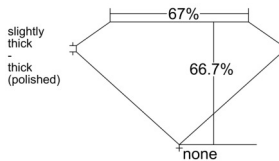

GIA®

FACSIMILE

GIA REPORT 7506996234

Verify this report at GIA.edu

GIA NATURAL DIAMOND DOSSIER®

December 16, 2024
GIA Report Number 7506996234
Shape and Cutting Style ..... Emerald Cut
Measurements ..... 4.70 x 3.09 x 2.06 mm

GRADING RESULTS

Carat Weight ..... 0.30 carat
Color Grade ..... H
Clarity Grade VVS1

ADDITIONAL GRADING INFORMATION

Polish ..... Very Good
Symmetry ..... Excellent
Fluorescence ..... None
Clarity Characteristics ..... Pinpoint
Inscription(s): GIA 7506996234

PROPORTIONS

Profile not to actual proportions

GRADING SCALES

GIA COLOR SCALE		GIA CLARITY SCALE			
COLORLESS	D	VERY VERY SLIGHTLY INCLUDED	FLAWLESS		
	E		INTERNALLY FLAWLESS		
	F	VERY SLIGHTLY INCLUDED	VVS₁		
	G		VVS₂		
	H		VS₁		
	NEAR COLORLESS	I	SLIGHTLY INCLUDED	VS₂	
		J		SI₁	
		FAINT	K	INCLUDED	SI₂
			L		I₁
			M		I₂
VERT LIGHT	N	LIGHT	I₃		
	O				
	P				
	Q				
	R