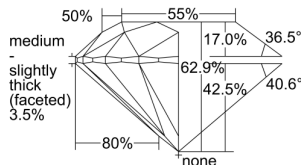

GIA®

FACSIMILE

GIA REPORT 7508002538

Verify this report at GIA.edu

GIA NATURAL DIAMOND DOSSIER®

July 24, 2024
GIA Report Number 7508002538
Shape and Cutting Style ..... Round Brilliant
Measurements ..... 4.90 - 4.93 x 3.09 mm

GRADING RESULTS

Carat Weight ..... 0.46 carat
Color Grade ..... F
Clarity Grade VS1
Cut Grade ..... Excellent

ADDITIONAL GRADING INFORMATION

Polish ..... Excellent
Symmetry ..... Excellent
Fluorescence ..... None
Clarity Characteristics ..... Cloud, Needle
Inscription(s): GIA 7508002538

PROPORTIONS

Profile to actual proportions

GRADING SCALES

GIA COLOR SCALE	GIA CLARITY SCALE	GIA CUT SCALE	
D	FLAWLESS	EXCELLENT	
E	INTERNALLY FLAWLESS		
F		VVS₁	VERY GOOD
G	VVS₂		
H	VS₁	GOOD	
I	VS₂		
J	SI₁	FAIR	
K	SI₂		
L	I₁	POOR	
M	I₂		
N	I₃		
O			
P			
Q			
R			
S			
T			
U			
V			
W			
X			
Y			
Z