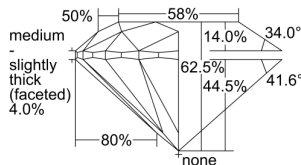

GIA®

FACSIMILE

GIA REPORT 7508012678

Verify this report at GIA.edu

GIA NATURAL DIAMOND DOSSIER®

July 25, 2024
GIA Report Number 7508012678
Shape and Cutting Style ..... Round Brilliant
Measurements ..... 5.49 - 5.53 x 3.44 mm

GRADING RESULTS

Carat Weight ..... 0.64 carat
Color Grade ..... G
Clarity Grade VS1
Cut Grade ..... Excellent

ADDITIONAL GRADING INFORMATION

Polish ..... Excellent
Symmetry ..... Excellent
Fluorescence ..... None
Clarity Characteristics ..... Crystal
Inscription(s): GIA 7508012678

PROPORTIONS

Profile to actual proportions

GRADING SCALES

GIA COLOR SCALE

COLORED	D
	E
	F
	G
	H
	I
	J
NEAR COLORLESS	K
	L
	M
	N
	O
	P
	Q
	R
	S
	T
	U
	V
	W
	X
	Y
	Z

GIA CLARITY SCALE

FLAWLESS	VERY VERY SLIGHTLY INCLUDED	VS₁	VS₂	VS₁	VS₂	SLIGHTLY INCLUDED	SI₁	SI₂	I₁	I₂	I₃		
												FLAWLESS	FLAWLESS

GIA CUT SCALE

EXCELLENT
VERY GOOD
GOOD
FAIR
POOR