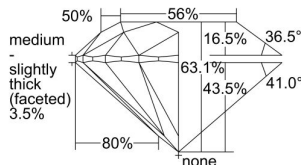

GIA®

FACSIMILE

GIA REPORT 7508024343

Verify this report at GIA.edu

GIA NATURAL DIAMOND DOSSIER®

July 25, 2024
GIA Report Number 7508024343
Shape and Cutting Style ..... Round Brilliant
Measurements ..... 4.81 - 4.83 x 3.04 mm

GRADING RESULTS

Carat Weight ..... 0.43 carat
Color Grade I
Clarity Grade VVS1
Cut Grade ..... Excellent

ADDITIONAL GRADING INFORMATION

Polish ..... Excellent
Symmetry ..... Excellent
Fluorescence ..... Medium Blue
Clarity Characteristics ..... Pinpoint
Inscription(s): GIA 7508024343

PROPORTIONS

Profile to actual proportions

GRADING SCALES

GIA COLOR SCALE	GIA CLARITY SCALE	GIA CUT SCALE	
D	FLAWLESS	EXCELLENT	
E	INTERNALLY FLAWLESS		
F		VVS₁	VERY GOOD
G	VVS₂		
H	VS₁	GOOD	
I	VS₂		
J	SI₁	FAIR	
K	SI₂		
L	I₁	POOR	
M	I₂		
N	I₃		
O			
P			
Q			
R			
S			
T			
U			
V			
W			
X			
Y			
Z