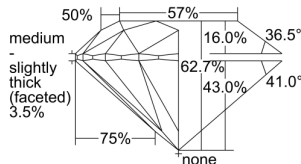

GIA®

FACSIMILE

GIA REPORT 7508031109

Verify this report at GIA.edu

GIA NATURAL DIAMOND DOSSIER®

July 26, 2024
GIA Report Number 7508031109
Shape and Cutting Style ..... Round Brilliant
Measurements ..... 5.38 - 5.40 x 3.38 mm

GRADING RESULTS

Carat Weight ..... 0.60 carat
Color Grade ..... H
Clarity Grade S11
Cut Grade ..... Excellent

ADDITIONAL GRADING INFORMATION

Polish ..... Excellent
Symmetry ..... Excellent
Fluorescence ..... None
Clarity Characteristics ..... Crystal, Cloud
Inscription(s): GIA 7508031109

PROPORTIONS

Profile to actual proportions

GRADING SCALES

GIA COLOR SCALE

COLORESS	D
	E
	F
	G
	H
	I
	J
NEAR COLORESS	K
	L
Faint	M
	N
	O
	P
Very Light	R
	S
	T
	U
	V
Light	W
	X
	Y
	Z

GIA CLARITY SCALE

VERY VERY SLIGHTLY INCLUDED	FLAWLESS
	INTERNALLY FLAWLESS
VERY SLIGHTLY INCLUDED	VVS₁
	VVS₂
SLIGHTLY INCLUDED	VS₁
	VS₂
INCLUDED	SI₁
	SI₂
	I₁
	I₂
	I₃

GIA CUT SCALE

EXCELLENT
VERY GOOD
GOOD
FAIR
POOR