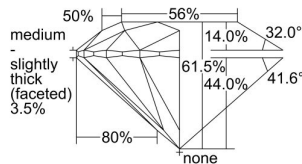

GIA®

FACSIMILE

GIA REPORT

7508038666

Verify this report at GIA.edu

GIA NATURAL DIAMOND DOSSIER®

July 29, 2024
GIA Report Number 7508038666
Shape and Cutting Style ..... Round Brilliant
Measurements ..... 4.83 - 4.85 x 2.98 mm

GRADING RESULTS

Carat Weight ..... 0.42 carat
Color Grade ..... H
Clarity Grade VS2
Cut Grade ..... Excellent

ADDITIONAL GRADING INFORMATION

Polish ..... Excellent
Symmetry ..... Excellent
Fluorescence ..... None
Clarity Characteristics..... Crystal, Feather, Cloud
Inscription(s): GIA 7508038666

PROPORTIONS

Profile to actual proportions

GRADING SCALES

GIA COLOR SCALE	GIA CLARITY SCALE	GIA CUT SCALE	
D	FLAWLESS	EXCELLENT	
E	INTERNALLY FLAWLESS		
F		VVS₁	VERY GOOD
G	VVS₂		
H	VS₁	GOOD	
I	VS₂		
J	SI₁	FAIR	
K	SI₂		
L	I₁	POOR	
M	I₂		
N	I₃		
O			
P			
Q			
R			
S			
T			
U			
V			
W			
X			
Y			
Z