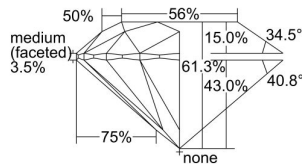

GIA®

FACSIMILE

GIA REPORT

7508041149

Verify this report at GIA.edu

GIA NATURAL DIAMOND DOSSIER®

July 26, 2024
GIA Report Number 7508041149
Shape and Cutting Style ..... Round Brilliant
Measurements ..... 4.60 - 4.62 x 2.83 mm

GRADING RESULTS

Carat Weight ..... 0.36 carat
Color Grade I
Clarity Grade VS1
Cut Grade ..... Excellent

ADDITIONAL GRADING INFORMATION

Polish ..... Excellent
Symmetry ..... Excellent
Fluorescence ..... None
Clarity Characteristics ..... Feather, Pinpoint
Inscription(s): GIA 7508041149

PROPORTIONS

Profile to actual proportions

GRADING SCALES

GIA COLOR SCALE

COLOURLESS	D
	E
	F
	G
	H
	I
	J
NEAR COLOURLESS	K
	L
Faint	M
	N
	O
	P
	Q
	R
	S
	T
	U
	V
	W
	X
	Y
Light	Z

GIA CLARITY SCALE

VERY VERY SLIGHTLY INCLUDED	FLAWLESS
	INTERNALLY FLAWLESS
VERY SLIGHTLY INCLUDED	VVS₁
	VVS₂
SLIGHTLY INCLUDED	VS₁
	VS₂
INCLUDED	SI₁
	SI₂
	I₁
	I₂
	I₃

GIA CUT SCALE

EXCELLENT	
VERY GOOD	
GOOD	
FAIR	
POOR