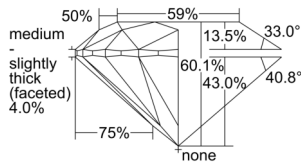

GIA®

FACSIMILE

GIA REPORT 7508043023

Verify this report at GIA.edu

GIA NATURAL DIAMOND DOSSIER®

July 31, 2024
GIA Report Number 7508043023
Shape and Cutting Style ..... Round Brilliant
Measurements ..... 4.60 - 4.63 x 2.77 mm

GRADING RESULTS

Carat Weight ..... 0.36 carat
Color Grade ..... G
Clarity Grade VVS1
Cut Grade ..... Excellent

ADDITIONAL GRADING INFORMATION

Polish ..... Excellent
Symmetry ..... Excellent
Fluorescence ..... None
Clarity Characteristics ..... Pinpoint
Inscription(s): GIA 7508043023

PROPORTIONS

Profile to actual proportions

GRADING SCALES

GIA COLOR SCALE	GIA CLARITY SCALE	GIA CUT SCALE	
D	FLAWLESS	EXCELLENT	
E	INTERNALLY FLAWLESS		
F		VVS₁	VERY GOOD
G	VVS₂		
H	VS₁	GOOD	
I	VS₂		
J	SI₁	FAIR	
K	SI₂		
L	I₁	POOR	
M	I₂		
N	I₃		
O			
P			
Q			
R			
S			
T			
U			
V			
W			
X			
Y			
Z