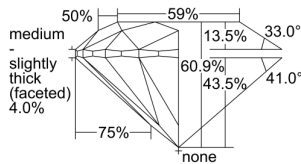

GIA®

FACSIMILE

GIA REPORT 7508050440

Verify this report at GIA.edu

GIA NATURAL DIAMOND DOSSIER®

July 29, 2024
GIA Report Number 7508050440
Shape and Cutting Style ..... Round Brilliant
Measurements ..... 4.33 - 4.35 x 2.64 mm

GRADING RESULTS

Carat Weight ..... 0.30 carat
Color Grade ..... E
Clarity Grade S11
Cut Grade ..... Excellent

ADDITIONAL GRADING INFORMATION

Polish ..... Excellent
Symmetry ..... Excellent
Fluorescence ..... Faint
Clarity Characteristics..... Cloud, Crystal, Feather
Inspection(s): GIA 7508050440

PROPORTIONS

Profile to actual proportions

GRADING SCALES

GIA COLOR SCALE	GIA CLARITY SCALE	GIA CUT SCALE	
D	FLAWLESS	EXCELLENT	
E	INTERNALLY FLAWLESS		
F		VVS₁	VERY GOOD
G	VVS₂		
H	VS₁	GOOD	
I	VS₂		
J	S1₁	FAIR	
K	S1₂		
L	I₁	POOR	
M	I₂		
N	I₃		
O			
P			
Q			
R			
S			
T			
U			
V			
W			
X			
Y			
Z