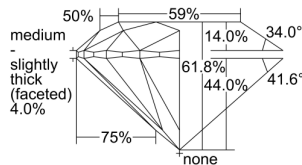

GIA®

FACSIMILE

GIA REPORT 7508052791

Verify this report at GIA.edu

GIA NATURAL DIAMOND DOSSIER®

July 30, 2024
GIA Report Number 7508052791
Shape and Cutting Style ..... Round Brilliant
Measurements ..... 4.77 - 4.78 x 2.95 mm

GRADING RESULTS

Carat Weight ..... 0.41 carat
Color Grade ..... H
Clarity Grade S11
Cut Grade ..... Excellent

ADDITIONAL GRADING INFORMATION

Polish ..... Excellent
Symmetry ..... Excellent
Fluorescence ..... None
Clarity Characteristics ..... Crystal, Cloud
Inscription(s): GIA 7508052791

PROPORTIONS

Profile to actual proportions

GRADING SCALES

GIA COLOR SCALE	GIA CLARITY SCALE	GIA CUT SCALE	
D	FLAWLESS	EXCELLENT	
E	INTERNALLY FLAWLESS		
F		VVS₁	VERY GOOD
G	VVS₂		
H	VS₁	GOOD	
I	VS₂		
J	S1₁	FAIR	
K	S1₂		
L	I₁	POOR	
M	I₂		
N	I₃		
O