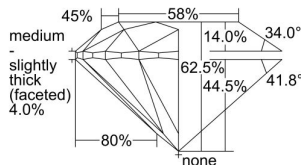

GIA®

FACSIMILE

GIA REPORT 7508055971

Verify this report at GIA.edu

GIA NATURAL DIAMOND DOSSIER®

July 30, 2024
GIA Report Number 7508055971
Shape and Cutting Style ..... Round Brilliant
Measurements ..... 5.91 - 5.95 x 3.71 mm

GRADING RESULTS

Carat Weight ..... 0.80 carat
Color Grade ..... E
Clarity Grade S11
Cut Grade ..... Excellent

ADDITIONAL GRADING INFORMATION

Polish ..... Excellent
Symmetry ..... Excellent
Fluorescence ..... None
Clarity Characteristics..... Feather, Crystal, Cloud
Inscription(s): GIA 7508055971

PROPORTIONS

Profile to actual proportions

GRADING SCALES

GIA COLOR SCALE	GIA CLARITY SCALE	GIA CUT SCALE	
D	FLAWLESS	EXCELLENT	
E	INTERNALLY FLAWLESS		
F		VVS₁	VERY GOOD
G	VVS₂		
H	VS₁	GOOD	
I	VS₂		
J	S1₁	FAIR	
K	S1₂		
L	I₁	POOR	
M	I₂		
N	I₃		
O			
P			
Q			
R			
S			
T			
U			
V			
W			
X			
Y			
Z