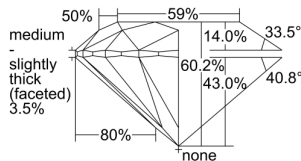

GIA®

FACSIMILE

GIA REPORT 7508069444

Verify this report at GIA.edu

GIA NATURAL DIAMOND DOSSIER®

July 30, 2024
GIA Report Number 7508069444
Shape and Cutting Style ..... Round Brilliant
Measurements ..... 5.13 - 5.15 x 3.10 mm

GRADING RESULTS

Carat Weight ..... 0.50 carat
Color Grade ..... E
Clarity Grade VS2
Cut Grade ..... Excellent

ADDITIONAL GRADING INFORMATION

Polish ..... Excellent
Symmetry ..... Excellent
Fluorescence ..... Faint
Clarity Characteristics ..... Crystal, Feather
Inscription(s): GIA 7508069444

PROPORTIONS

Profile to actual proportions

GRADING SCALES

GIA COLOR SCALE	GIA CLARITY SCALE	GIA CUT SCALE	
D	FLAWLESS	EXCELLENT	
E	INTERNALLY FLAWLESS		
F		VVS₁	VERY GOOD
G	VVS₂		
H	VS₁	GOOD	
I	VS₂		
J	SI₁	FAIR	
K	SI₂		
L	I₁	POOR	
M			I₂
N	I₃		
O			
P			
Q			
R			
S			
T			
U			
V			
W			
X			
Y			
Z