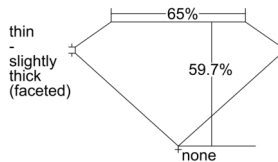

GIA®

FACSIMILE

GIA REPORT 7508069645

Verify this report at GIA.edu

GIA NATURAL DIAMOND DOSSIER®

August 02, 2024
GIA Report Number 7508069645
Shape and Cutting Style ..... Heart Brilliant
Measurements ..... 4.46 x 5.14 x 3.07 mm

GRADING RESULTS

Carat Weight ..... 0.40 carat
Color Grade ..... D
Clarity Grade ..... Internally Flawless

ADDITIONAL GRADING INFORMATION

Polish ..... Excellent
Symmetry ..... Excellent
Fluorescence ..... None
Clarity Characteristics ..... Minor Details of Polish
Inscription(s): GIA 7508069645

PROPORTIONS

Profile not to actual proportions

GRADING SCALES

GIA COLOR SCALE		GIA CLARITY SCALE	
COLORLESS	D	VERY VERY SLIGHTLY INCLUDED	FLAWLESS
	E		INTERNALLY FLAWLESS
	F		VVS₁
	G		VVS₂
	H		VS₁
	I		VS₂
	J		SI₁
	K		SI₂
	L		I₁
	M		I₂
NEAR COLORLESS	N	SLIGHTLY INCLUDED	I₃
	O		
	P		
	Q		
FAINT	R	INCLUDED	
	S		
	T		
	U		
VERT LIGHT	V		
	W		
	X		
	Y		
LIGHT	Z